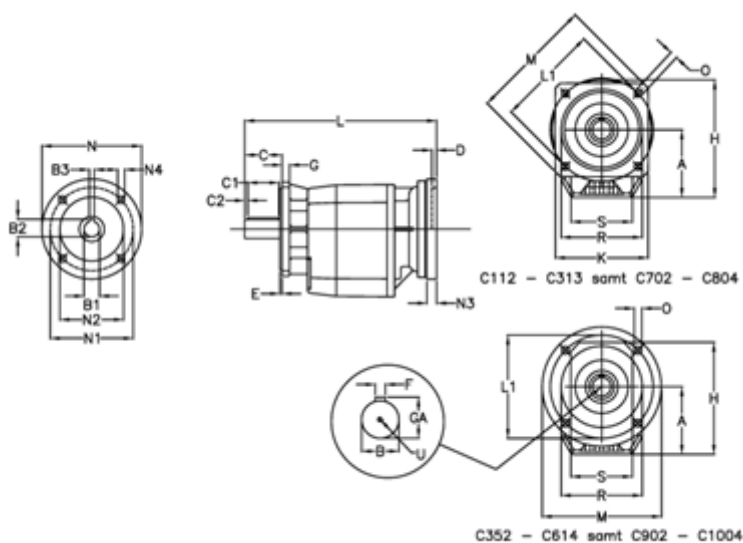

Article number: 40600700752455

Description: Helical gearbox
C702F-7,5-P160B5

Measures

A = 208.0	D = 6.0	L1 = 300	R = 262
B = 60	E = 5	M = 350	S = 250
B1 = 42	F = 18	N = 350	U = M20x42
B2 = 45.3	G = 17	N1 = 300	
B3 = 12	GA = 64.0	N2 = 250	
C = 120	H = 358.0	N3 = 23	
C1 = 90	K = 300	N4 = 18	
C2 = 15	L = 575.0	O = 18.0	